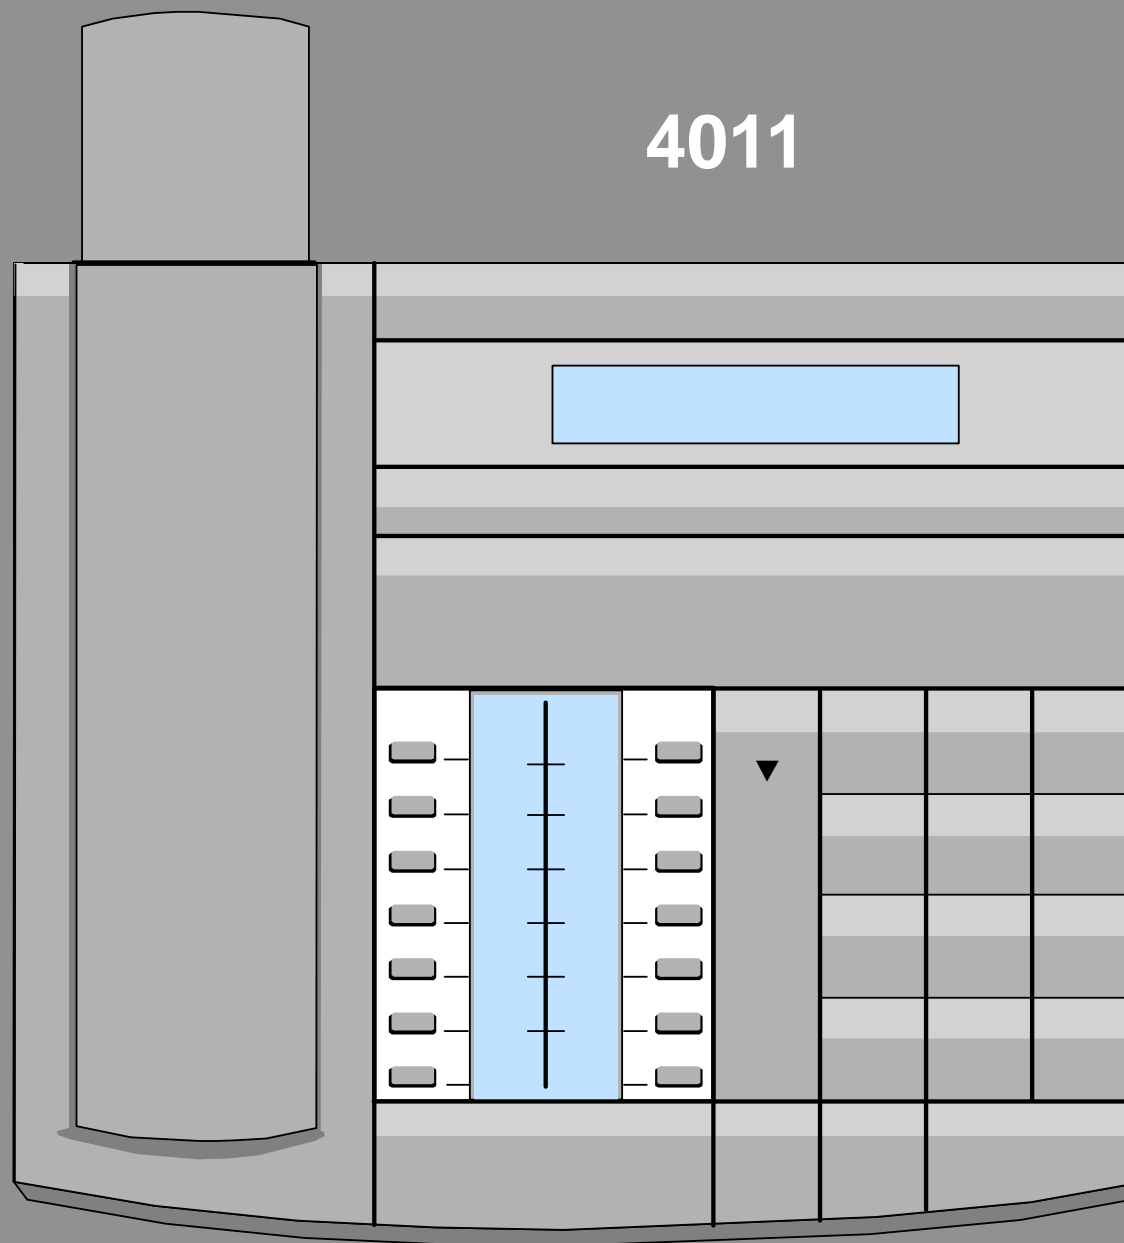

- ❑ ONE RANGE : 7 STATIONS
- ❑ SAME STATION RANGE FOR ALL Alcatel 4XXX BUSINESS COMMUNICATION SYSTEMS
- ❑ CONNECTION : 1 PAIR ONLY
- ❑ DISTANCE : 1200 M

AUDIO	
Loudspeaker	X
On-hook dialling	X
Hands free	No
VISUAL	
LED	3
Display	No
KEYS	
Soft keys	No
Programmable keys	3
Icons (1)	No
ALPHA K.B.	
Integrated	No
External	No
ADD-ON MODULE	
20 or 40 or 20 +40	No
DATA SUBDEVICE	
V24 ASY + PC link or	No
S0 + PC link or ab (Z)	No
WALL MOUNTED	OPTION

(1) : Call status presentation

AUDIO	
Loudspeaker	X
On-hook dialling	X
Hands free	No
VISUAL	
LED	1
Display	1 X 20
KEYS	
Soft keys	14
Programmable keys	14
Icons (1)	
ALPHA K.B.	
Integrated	No
External	No
ADD-ON MODULE	
20 or 40 or 20 + 40	No
DATA SUBDEVICE	
V24 ASY + PC link or	No
S0 + PC link or	No
ab (Z)	No