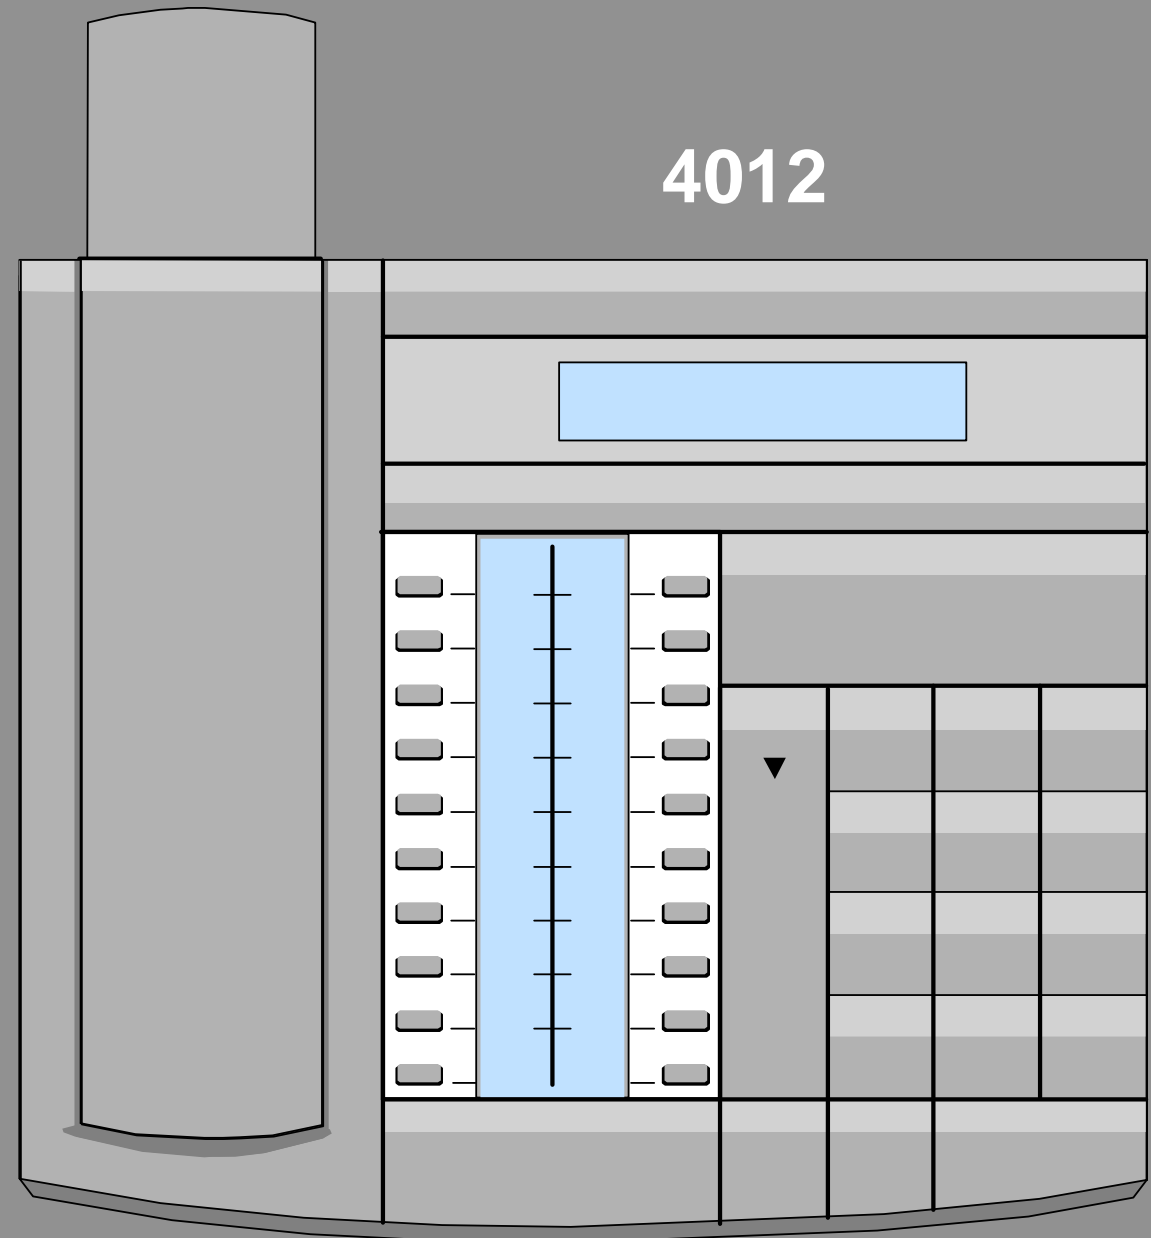

- ❑ ONE RANGE : 7 STATIONS
- ❑ SAME STATION RANGE FOR ALL Alcatel 4XXX BUSINESS COMMUNICATION SYSTEMS
- ❑ CONNECTION : 1 PAIR ONLY
- ❑ DISTANCE : 1200 M

AUDIO	
Loudspeaker	X
On-hook dialling	X
Hands free	No
VISUAL	
LED	3
Display	No
KEYS	
Soft keys	No
Programmable keys	3
Icons (1)	No
ALPHA K.B.	
Integrated	No
External	No
ADD-ON MODULE	
20 or 40 or 20 +40	No
DATA SUBDEVICE	
V24 ASY + PC link or	No
S0 + PC link or ab (Z)	No
WALL MOUNTED	OPTION

(1) : Call status presentation

AUDIO	
Loudspeaker	X
On-hook dialling	X
Hands free	No
VISUAL	
LED	1
Display	1 X 20
KEYS	
Soft keys	14
Programmable keys	14
Icons (1)	
ALPHA K.B.	
Integrated	No
External	No
ADD-ON MODULE	
20 or 40 or 20 + 40	No
DATA SUBDEVICE	
V24 ASY + PC link or	No
S0 + PC link or	No
ab (Z)	No

(1) : Call status presentation

AUDIO	
Loudspeaker	X
On-hook dialling	X
Hands free	X
VISUAL	
LED	1
Display	1 X 20
KEYS	
Soft keys	
Programmable keys	20
Icons (1)	20
ALPHA K.B.	
Integrated	No
External	No
ADD-ON MODULE	
20 or 40 or 20 + 40	Option
DATA SUBDEVICE	
V24 ASY + PC link or	Option
S0 + PC link or	Option
ab (Z)	No