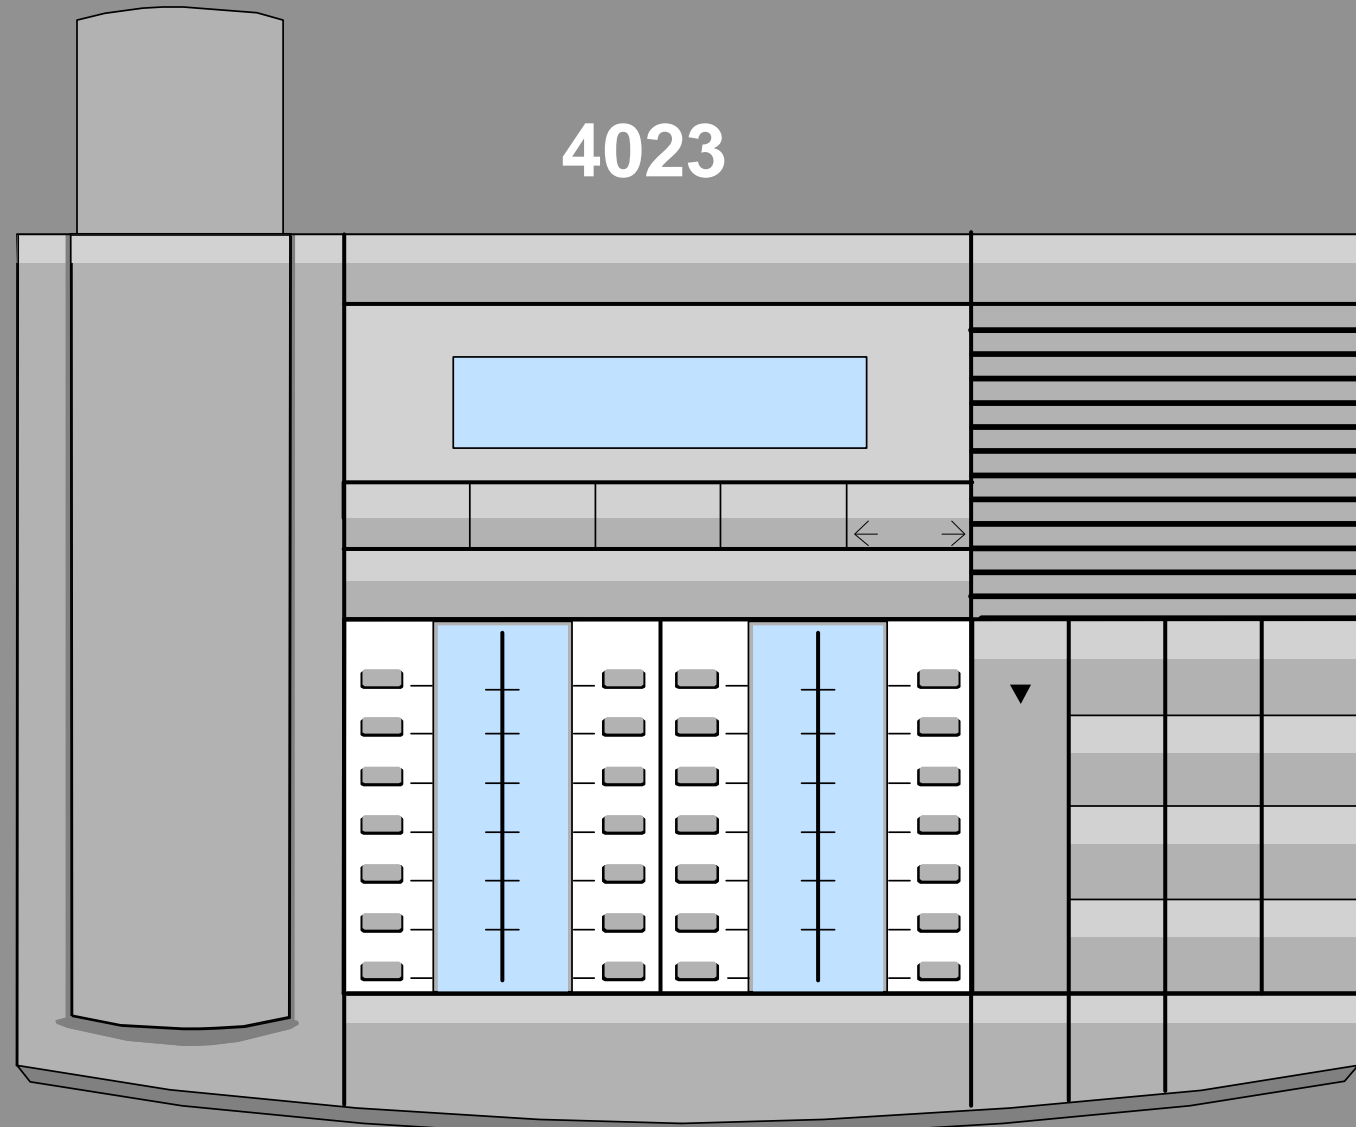

- ❑ ONE RANGE : 7 STATIONS
- ❑ SAME STATION RANGE FOR ALL Alcatel 4XXX BUSINESS COMMUNICATION SYSTEMS
- ❑ CONNECTION : 1 PAIR ONLY
- ❑ DISTANCE : 1200 M

AUDIO	
Loudspeaker	X
On-hook dialling	X
Hands free	No
VISUAL	
LED	3
Display	No
KEYS	
Soft keys	No
Programmable keys	3
Icons (1)	No
ALPHA K.B.	
Integrated	No
External	No
ADD-ON MODULE	
20 or 40 or 20 +40	No
DATA SUBDEVICE	
V24 ASY + PC link or	No
S0 + PC link or ab (Z)	No
WALL MOUNTED	OPTION

(1) : Call status presentation

AUDIO	
Loudspeaker	X
On-hook dialling	X
Hands free	No
VISUAL	
LED	1
Display	1 X 20
KEYS	
Soft keys	14
Programmable keys	14
Icons (1)	
ALPHA K.B.	
Integrated	No
External	No
ADD-ON MODULE	
20 or 40 or 20 + 40	No
DATA SUBDEVICE	
V24 ASY + PC link or	No
S0 + PC link or	No
ab (Z)	No

(1) : Call status presentation

AUDIO	
Loudspeaker	X
On-hook dialling	X
Hands free	X
VISUAL	
LED	1
Display	1 X 20
KEYS	
Soft keys	
Programmable keys	20
Icons (1)	20
ALPHA K.B.	
Integrated	No
External	No
ADD-ON MODULE	
20 or 40 or 20 + 40	Option
DATA SUBDEVICE	
V24 ASY + PC link or	Option
S0 + PC link or	Option
ab (Z)	No

(1) : Call status presentation

AUDIO	
Loudspeaker	X
On-hook dialling	X
Hands free	X
VISUAL	
LED	1
Display	2 X 20
KEYS	
Soft keys	3
Programmable keys	28
Icons (1)	28
ALPHA K.B.	
Integrated	X
External	Option
ADD-ON MODULE	
20 or 40 or 20 + 40	Option
DATA SUBDEVICE	
V24 ASY + PC link or	No
S0 + PC link or	No
ab (Z)	No